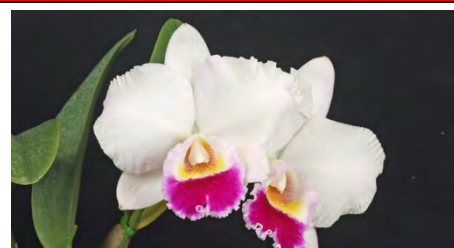

27 C.Amazing Resort
'Dream' BM/JOGA
Select Division Blooming Size
PRE-ORDER ONLY $300.00
Compact Cattleya with full shape
flower. NS11.2 x 11.2 cm. Winter