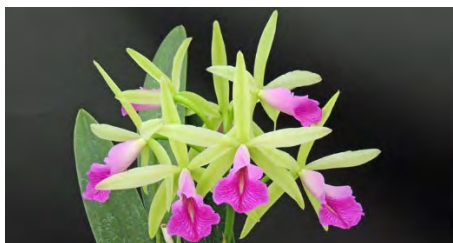

23 Bc.Miracle Star
'Lime Cherry' SBM/JOGA
Mericlone Blooming Size $60.00
(Bc.Gulfshore's Beauty x C.maxima,semialba)
Compact Cattleya
Light Green with magenta lip makes something different. Fall