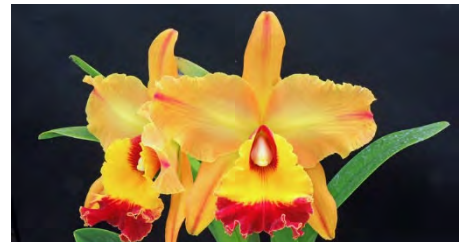

48 Rlc. Mahalo Heart 'Eleven'
Select Division Blooming Size
PRE-ORDER ONLY $200.00
Medium size summer bloomer. Unusual colored lip, you may like it or dislike it. Compact plant. Rlc. (Waianae Appeal x Hattie Sims)