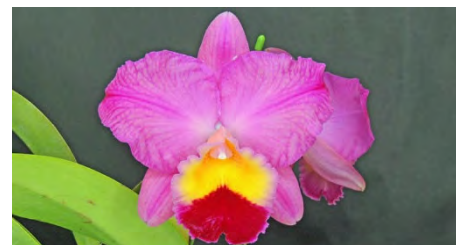

49 Rlc.New Purple
'Flat Face' BM/JGP
Select Division Blooming Size
PRE-ORDER ONLY $200.00
(Rlc.Twenty First Century x C.Minia Purple) Compact Cattleya with medium size flower. Fragrant.

50 Rlc.Orchid Art '34'
Select Division Blooming Size
PRE-ORDER ONLY $100.00
Orchid Art is one of our signature Compact Cattleya.
NS 12.0 x 12.4 cm
Winter

51 Rlc.Orchid Art '191'
Select Division Blooming Size
PRE-ORDER ONLY $250.00
Best Choice from Orchid Art this time. NS 12.5 x 12.0 cm
Only one plant available.
(Rlc.First Class x C.Circle of Life)