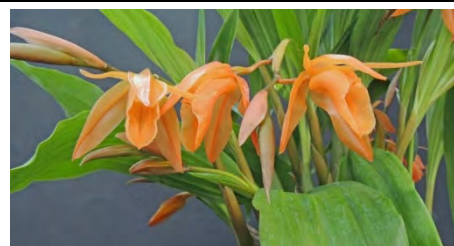

69 Coel.Tiny Hope 'Frele'
Blooming Size $40.00
Coel.(speciosa x miniata) Division
Seems like warm growing type
but it is not. This takes cold
temperature during winter.
Blooms various times of the year.