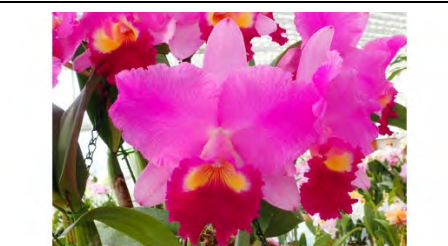

5 Rlc.Twenty First Century
'New Generation'
AM/AOS, SM/JGP, SM/JOGA
Mericlone Blooming Size $150.00
(Rlc.Mem.Ichie Ejiri x C.Drumbeat)
Our BEST large lavender Cattleya. Easy to grow and bloom. Winter
Always Winter Show Winner!