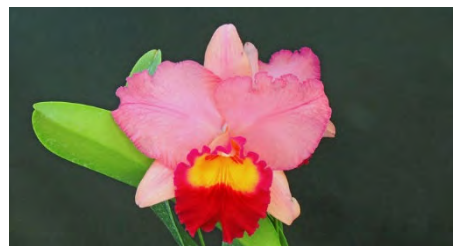

52 Rlc.Orchid Art '229'
Select Division Blooming Size
PRE-ORDER ONLY $150.00
Already awarded 9 awards from JOGA and still have select not named clones. Winter
NS 11.5 x 12.0 cm

53 Rlc.Orchid Art '242'
Select Division Blooming Size
PRE-ORDER ONLY $200.00
Round good shaped flower with good lip.
NS 13.5 x 12.5 cm Big flower.
Winter

54 Rlc.Paradise Island
'Hawaiian Beauty'
Select Division Blooming Size
PRE-ORDER ONLY $150.00
Based on Hawaiian red-lavender hybrids, made up our own Grex.
Winter