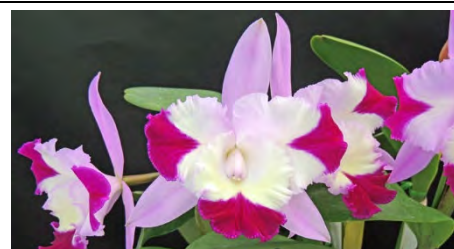

30 C.Lass 'Chinderella' BM/JGP
Select Division Blooming Size
PRE-ORDER ONLY $120.00
Our classic hybrid but still
nice flower. (C.Cherry Chip x
C.Commander) Compact
Cattleya , Winter Bloomer.