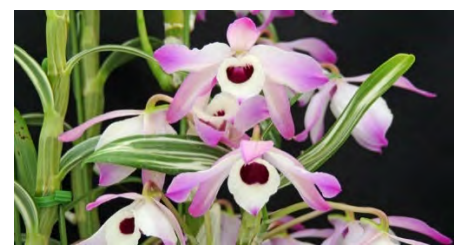

66 Den.nobile var.variegata
'Sakura'
Blooming Size $60.00
Variegated leaf Den.nobile. Grow
strong and bloom free. Always
sold out at Fair. Make pre-order to
get this one.