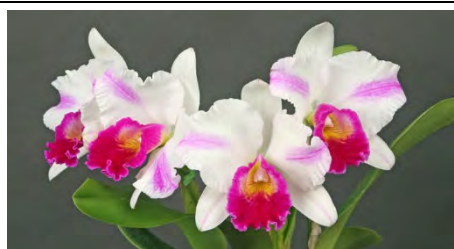

28 C.Amazing Resort 'Tokyo Flare'
Select Division Blooming Size
PRE-ORDER ONLY $250.00
Another C.Amazing Resort with
flared petals. Not awarded but
cute flowers. Winter (C.Resot
Island x C.Amazing Match)