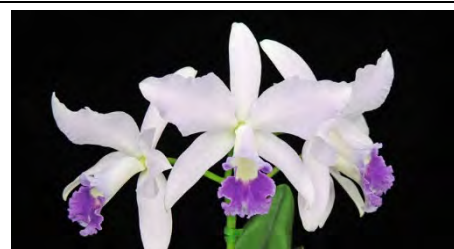

33 C.Sky Max
'Compact Blue Star' BM/JOGA
Select Division Blooming Size
PRE-ORDER ONLY $200.00
Compact Cattleya with semi-long
spike. Eye chatching blue lip. NS
7.3 x 8.4 cm. Winter