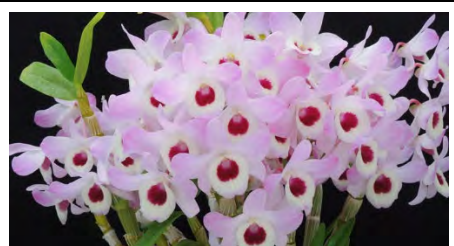

67 Den.Spring News
'Smiling Eyes' BM/JOGA
Blooming Size $40.00
Compact nobile type hybrid.
Bright light pink with eye
catching red eyed lip.
Division