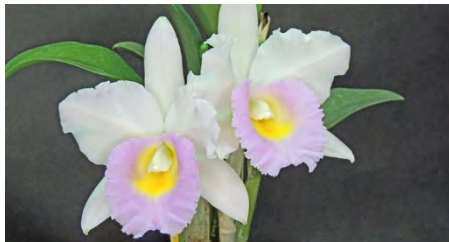

42 Rlc. Circle Magic
'Spring has Come' SM/JOGA
Select Division Blooming Size
PRE-ORDER ONLY \$200.00
 Compact Cattleya with good round shape flower. NS 12.7 x 12.8 cm. Spring

43 Rlc. Fantasy Wings
'Dream Flight' BM/JOGA
Select Division Blooming Size
PRE-ORDER ONLY \$250.00
 Born from two major parents: Marjorie Conner x Mari's Song. NS 13.5 x 14.0 cm. Winter

44 Rlc. Hattie Gold 'Amarilla'
Select Division Blooming Size
PRE-ORDER ONLY \$300.00
 Hattie Gold is one of the exciting new yellow. Concolor yellow and thick petals. Has nice fragrant too! NS 12.8 x 11.8 cm Winter

45 Rlc. Insect Wing 'Eight Bee'
Select Division Blooming Size
PRE-ORDER ONLY \$250.00
 Most of Insect Wing blooms Fall to Winter. But this clone blooms summer time. (Rlc. Vicky Gold x C. Lulu)

46 Rlc. Insect Wing
'Junko' SBM/JOGA
Select Division Blooming Size
PRE-ORDER ONLY \$500.00
 The best Insect Wing. Light Yellow petals and sepals with red fine spots. NS 11.8 x 13.0 Fall-Winter