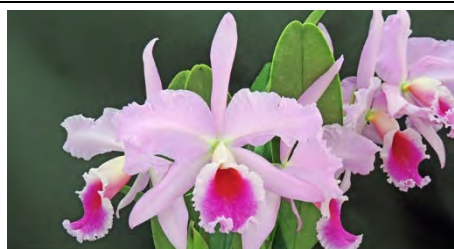

31 C.Mystery Zone
'New Taste' SBM/JOGA
Select Division Blooming Size
PRE-ORDER ONLY $250.00
This is our newest hybrid. Amazingly
straight C.maxima hybrid. Large flower
has exceptionally good Lip. Up to 4
flowers, NS 15.7 x 17.5 cm. Winter