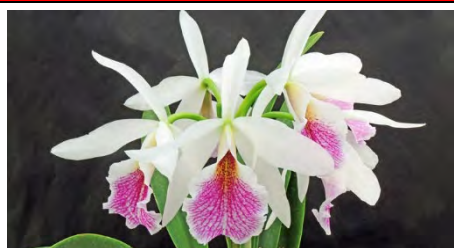

25 Bc.Macalin
'Winter Breeze' BM/JOGA
Select Division Blooming Size
PRE-ORDER ONLY $200.00
This is unique hybrid made from 3
spices, C.labiata, B.nodosa and
C.maxima. Up to 6 Flowers on a spike,
NS 10.9 x 11.6 cm. Winter