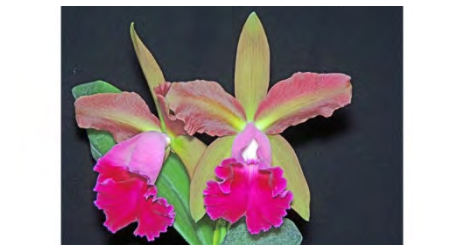

55 Rlc.Peekaboo
'Paddington' SM/JOGA
Select Division Blooming Size
PRE-ORDER ONLY $500.00
Quite different from most of Cattleya hybrid. This is straight C.dormaniana hybrid, but large flower. NS 12.1 x 13.2
Fall Rlc.Susan Fender x C.dormaniana

56 Rlc.Perfect Dream
'Dream Never Ends'
Select Division Blooming Size
PRE-ORDER ONLY $500.00
One of our best large pink-lavender. Overlapped full shape with perfect lip. Winter

57 Rlc.Perfect Dream
'Giant' SM/JOGA
Select Division Blooming Size
PRE-ORDER ONLY $400.00
Sibling of 'Dream Never Ends'
Flower is so large so that lip looks small. NS 17.0 x 18.8 Winter