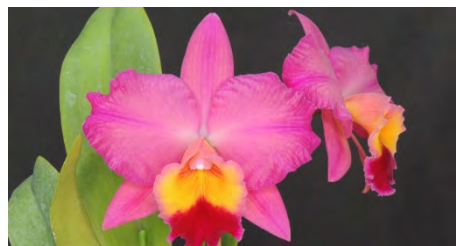

52 Rlc.Orchid Art '229'
Select Division Blooming Size
PRE-ORDER ONLY $150.00
Already awarded 9 awards from JOGA and still have select not named clones. Winter
NS 11.5 x 12.0 cm

53 Rlc.Orchid Art '242'
Select Division Blooming Size
PRE-ORDER ONLY $200.00
Round good shaped flower with good lip.
NS 13.5 x 12.5 cm Big flower.
Winter

54 Rlc.Paradise Island
'Hawaiian Beauty'
Select Division Blooming Size
PRE-ORDER ONLY $150.00
Based on Hawaiian red-lavender hybrids, made up our own Grex.
Winter