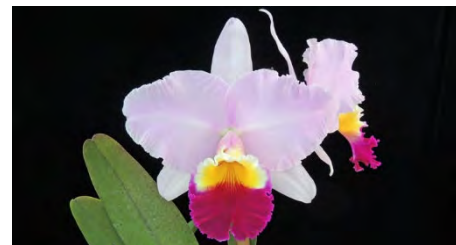

55 Rlc.Peekaboo
'Paddington' SM/JOGA
Select Division Blooming Size
PRE-ORDER ONLY $500.00
Quite different from most of Cattleya hybrid. This is straight C.dormaniana hybrid, but large flower. NS 12.1 x 13.2
Fall Rlc.Susan Fender x C.dormaniana

56 Rlc.Perfect Dream
'Dream Never Ends'
Select Division Blooming Size
PRE-ORDER ONLY $500.00
One of our best large pink-lavender. Overlapped full shape with perfect lip. Winter

57 Rlc.Perfect Dream
'Giant' SM/JOGA
Select Division Blooming Size
PRE-ORDER ONLY $400.00
Sibling of 'Dream Never Ends'
Flower is so large so that lip looks small. NS 17.0 x 18.8 Winter