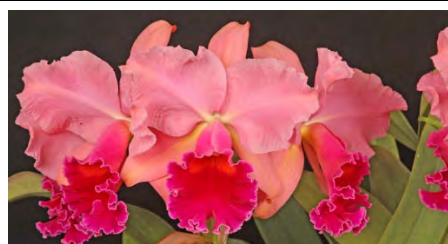

11 C.Misty Girl
'Autumn Symphony'
BM/JOGA, AM/RHS
Mericlone NBS Size $80.00
C.(Hawaiian Volcano x Horace)
Unique colored large Cattleya. Our long time favorite. Fall