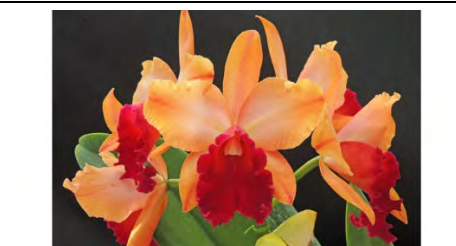

6 Rlc.Aloha Fortune
'Electric Orange'
Mericlone NBS Size $80.00
Rlc.(Waianae Appeal x Herb's Fortune)
New Orange medium large flower. Blooms in Summer to Fall. 1 year to bloom size. This flower blooms 2-3 times a year in Tropical Climate.