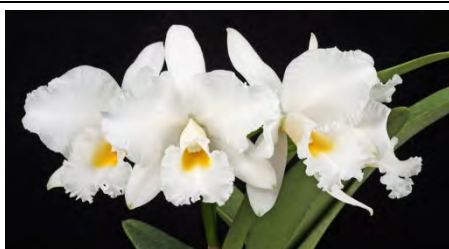

29 C.Cornelia (1893)
'Mount Fuji Snow' SBM/JOGA
Select Division Blooming Size
PRE-ORDER ONLY $300.00
Pure White C.Cornelia. 4 flowers
on a spike, NS 10.5 x 14.1 cm.
C.pumila,alba x C.labiata,semialba.